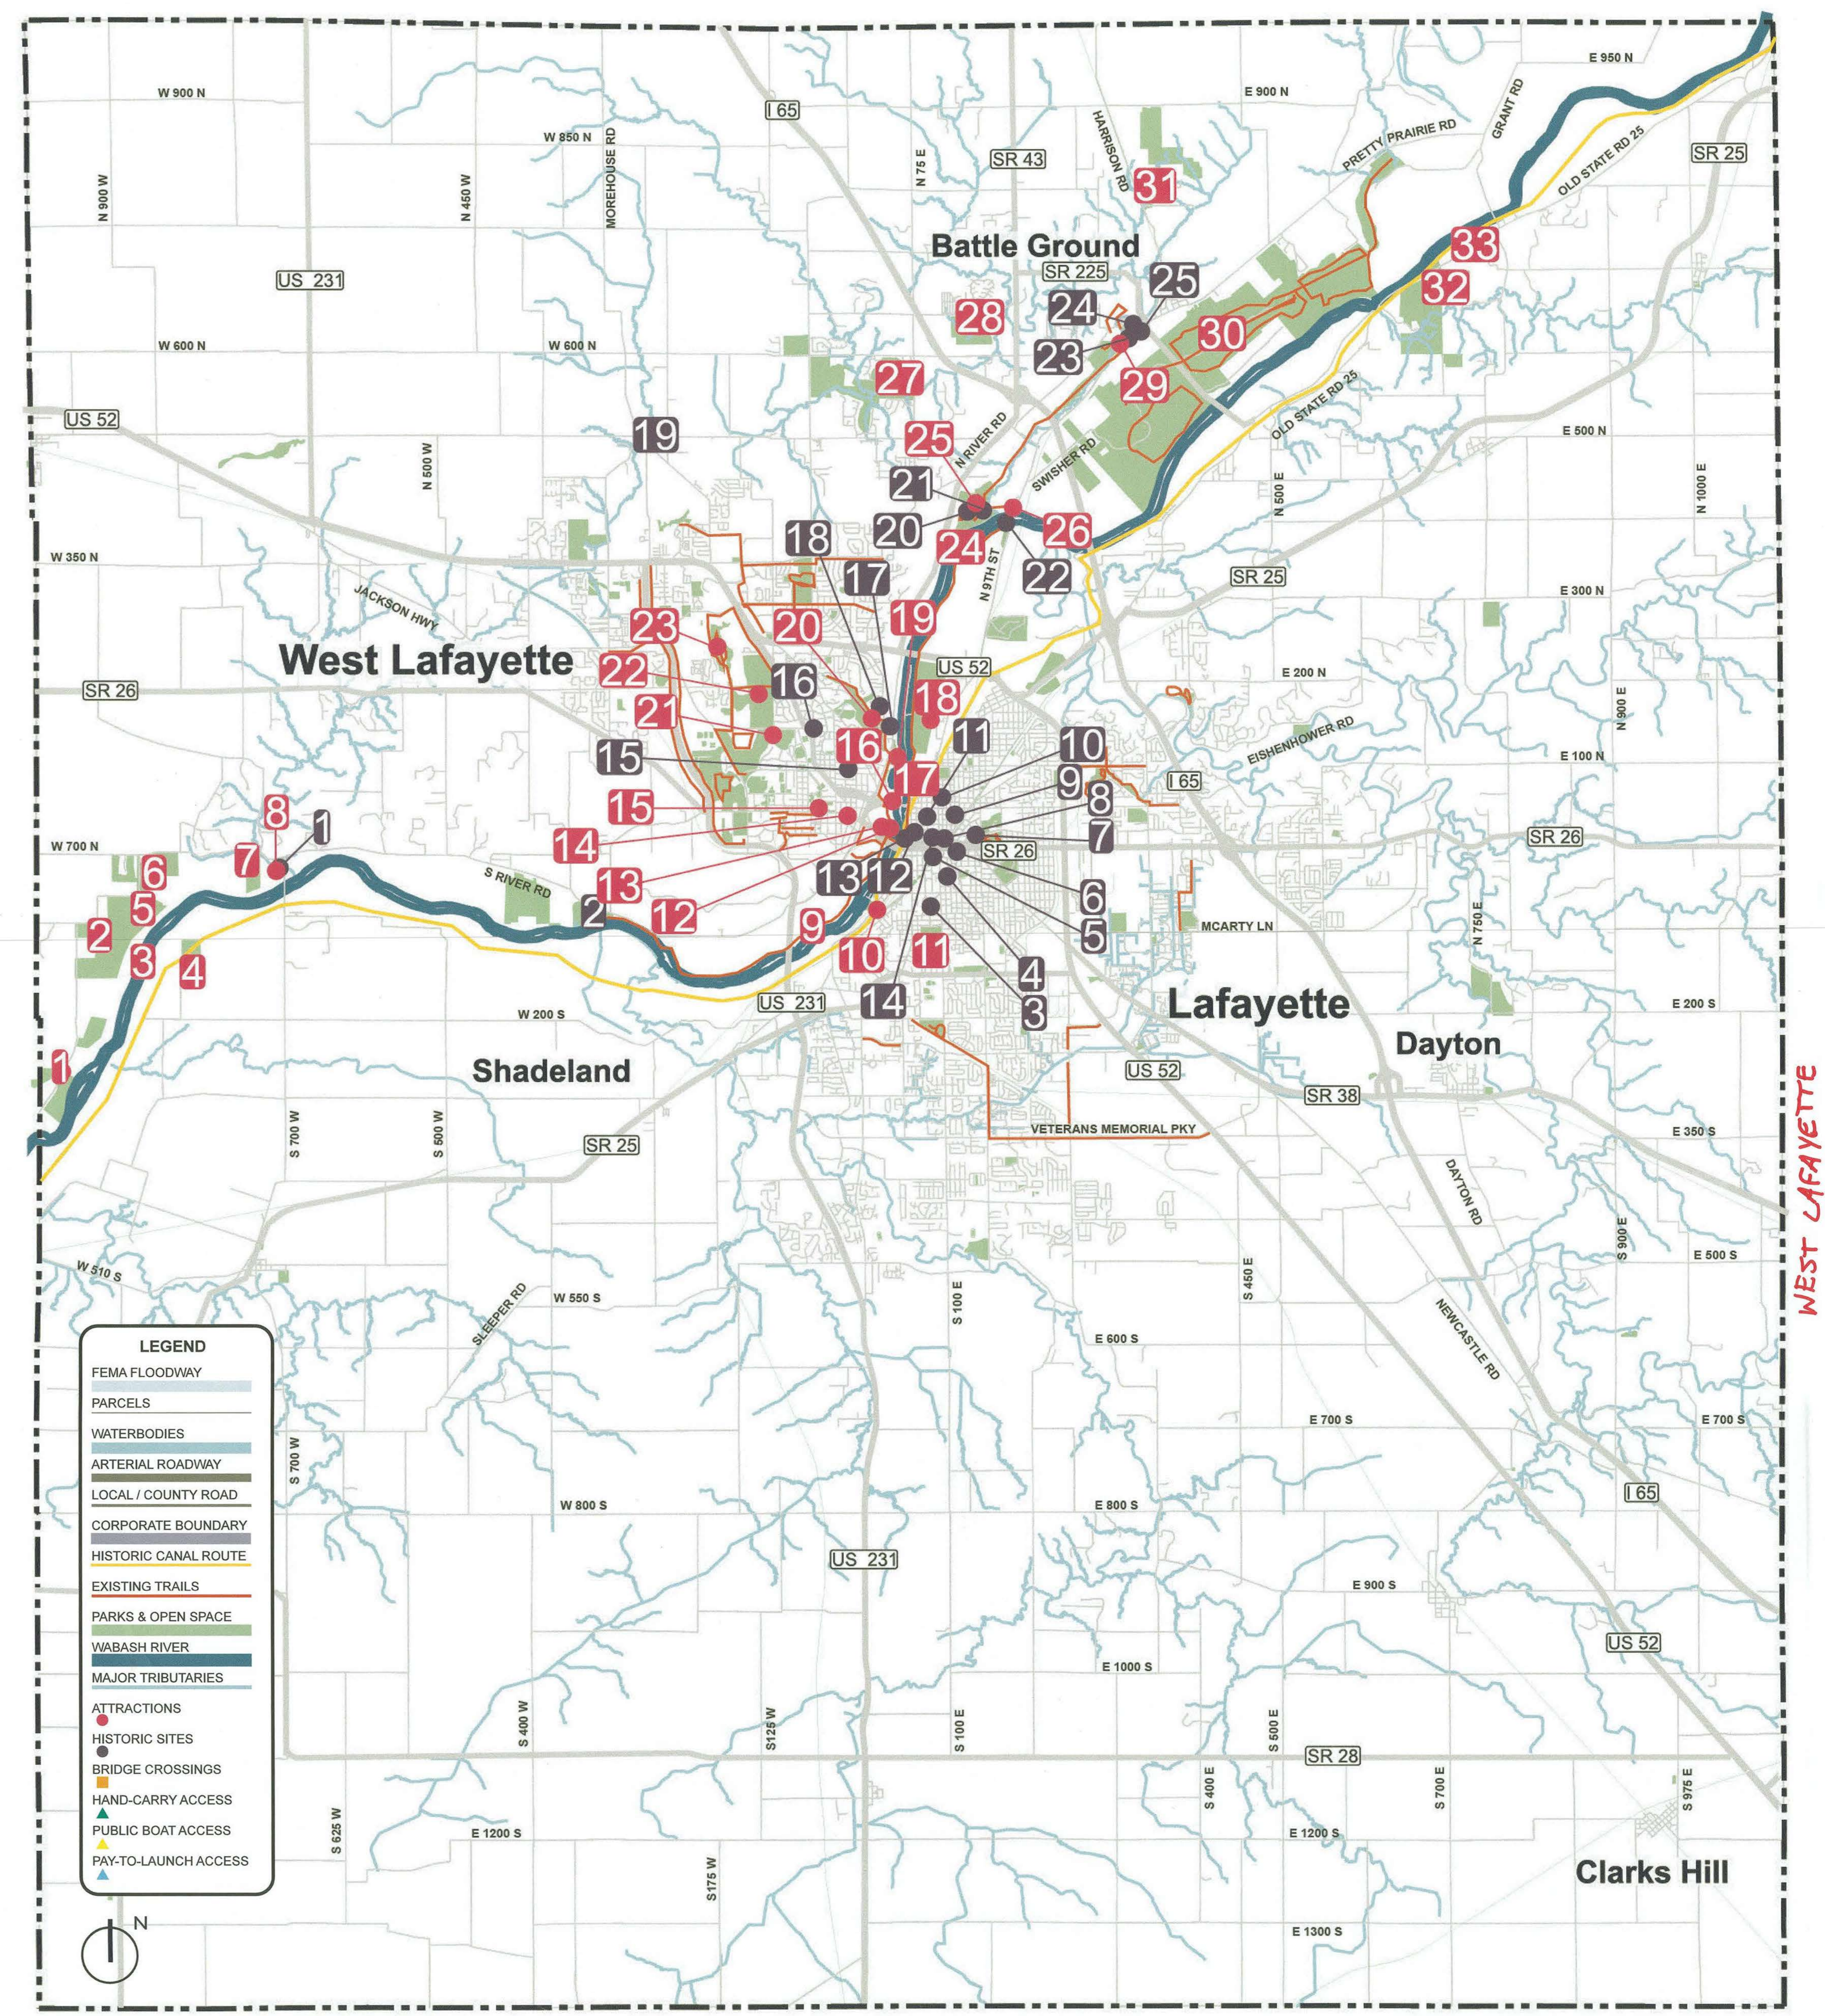

- 1 WABASH LAUNDING
- 2 TIPPECANOE BATTLEFIELD
- 3 TAPPANOGG PARK
- 4 CHANCEY VILLAGE
- 5 CELERY BOG NATURE AREA

WL

**Where would you like to bike/canoe/run/walk to?**

Blank lined area for handwritten responses to the question above.

**ATTRACTIONS**

1. Potawatomi Trail
2. Ross Camp
3. Goose Island Wildlife Preserve
4. Roy Whistler Wildlife Area
5. Ross Hills Park
6. The Ravines Golf Course
7. Indian Creek Basin
8. Granville Park
9. Wabash Heritage Trail
10. Shamrock Park
11. Lafayette Country Club
12. Tapawingo Park
13. Wabash Landing
14. Chauncey Village
15. Purdue University
16. Wabash Heritage Trail Side Park
17. Lybault Sports Park
18. McAllister Park
19. Mascouten Park
20. Happy Hollow Park
21. Birck Boilermaker Golf Complex
22. Kampen Golf Course
23. Celery Bog Nature Area
24. Heron Island
25. Tippecanoe County Amphitheater Park
26. Davis Ferry Park
27. Coyote Crossing Golf Club
28. Bello Terra Golf Course
29. Tippecanoe Battlefield Memorial
30. Prophetstown State Park
31. Wolf Park
32. Hoffman Nature Area
33. Wolfe's Leisure Time Campground

**HISTORIC SITES**

1. Granville Canal Port Town Square
2. Fort Ouiatenon
3. Highland Park Historic District
4. Ninth Street Hill Historic District
5. Ellsworth Historic District
6. Saint Mary Historic District
7. Perrin Historic District
8. Helen M. Gougar Historic Marker
9. Jefferson Historic District
10. Park Mary Historic District
11. Centennial Neighborhood District
12. Downtown Historic District
13. Big Four Depot Landmark Street
14. Upper Main Historic District
15. West Lafayette Historic District
16. Hills and Dales Historic District
17. Wabash River Historic Marker
18. Happy Hollow Heights Historic District
19. Tippecanoe County Trail of Death Marker
20. Indiana State Soldiers Home Historic District
21. Tecumseh Trail Historic Marker
22. Davis Ferry Park Pedestrian Bridge
23. Tippecanoe Battlefield & Museum
24. Battleground Historic District
25. Tippecanoe County Trail of Death Marker