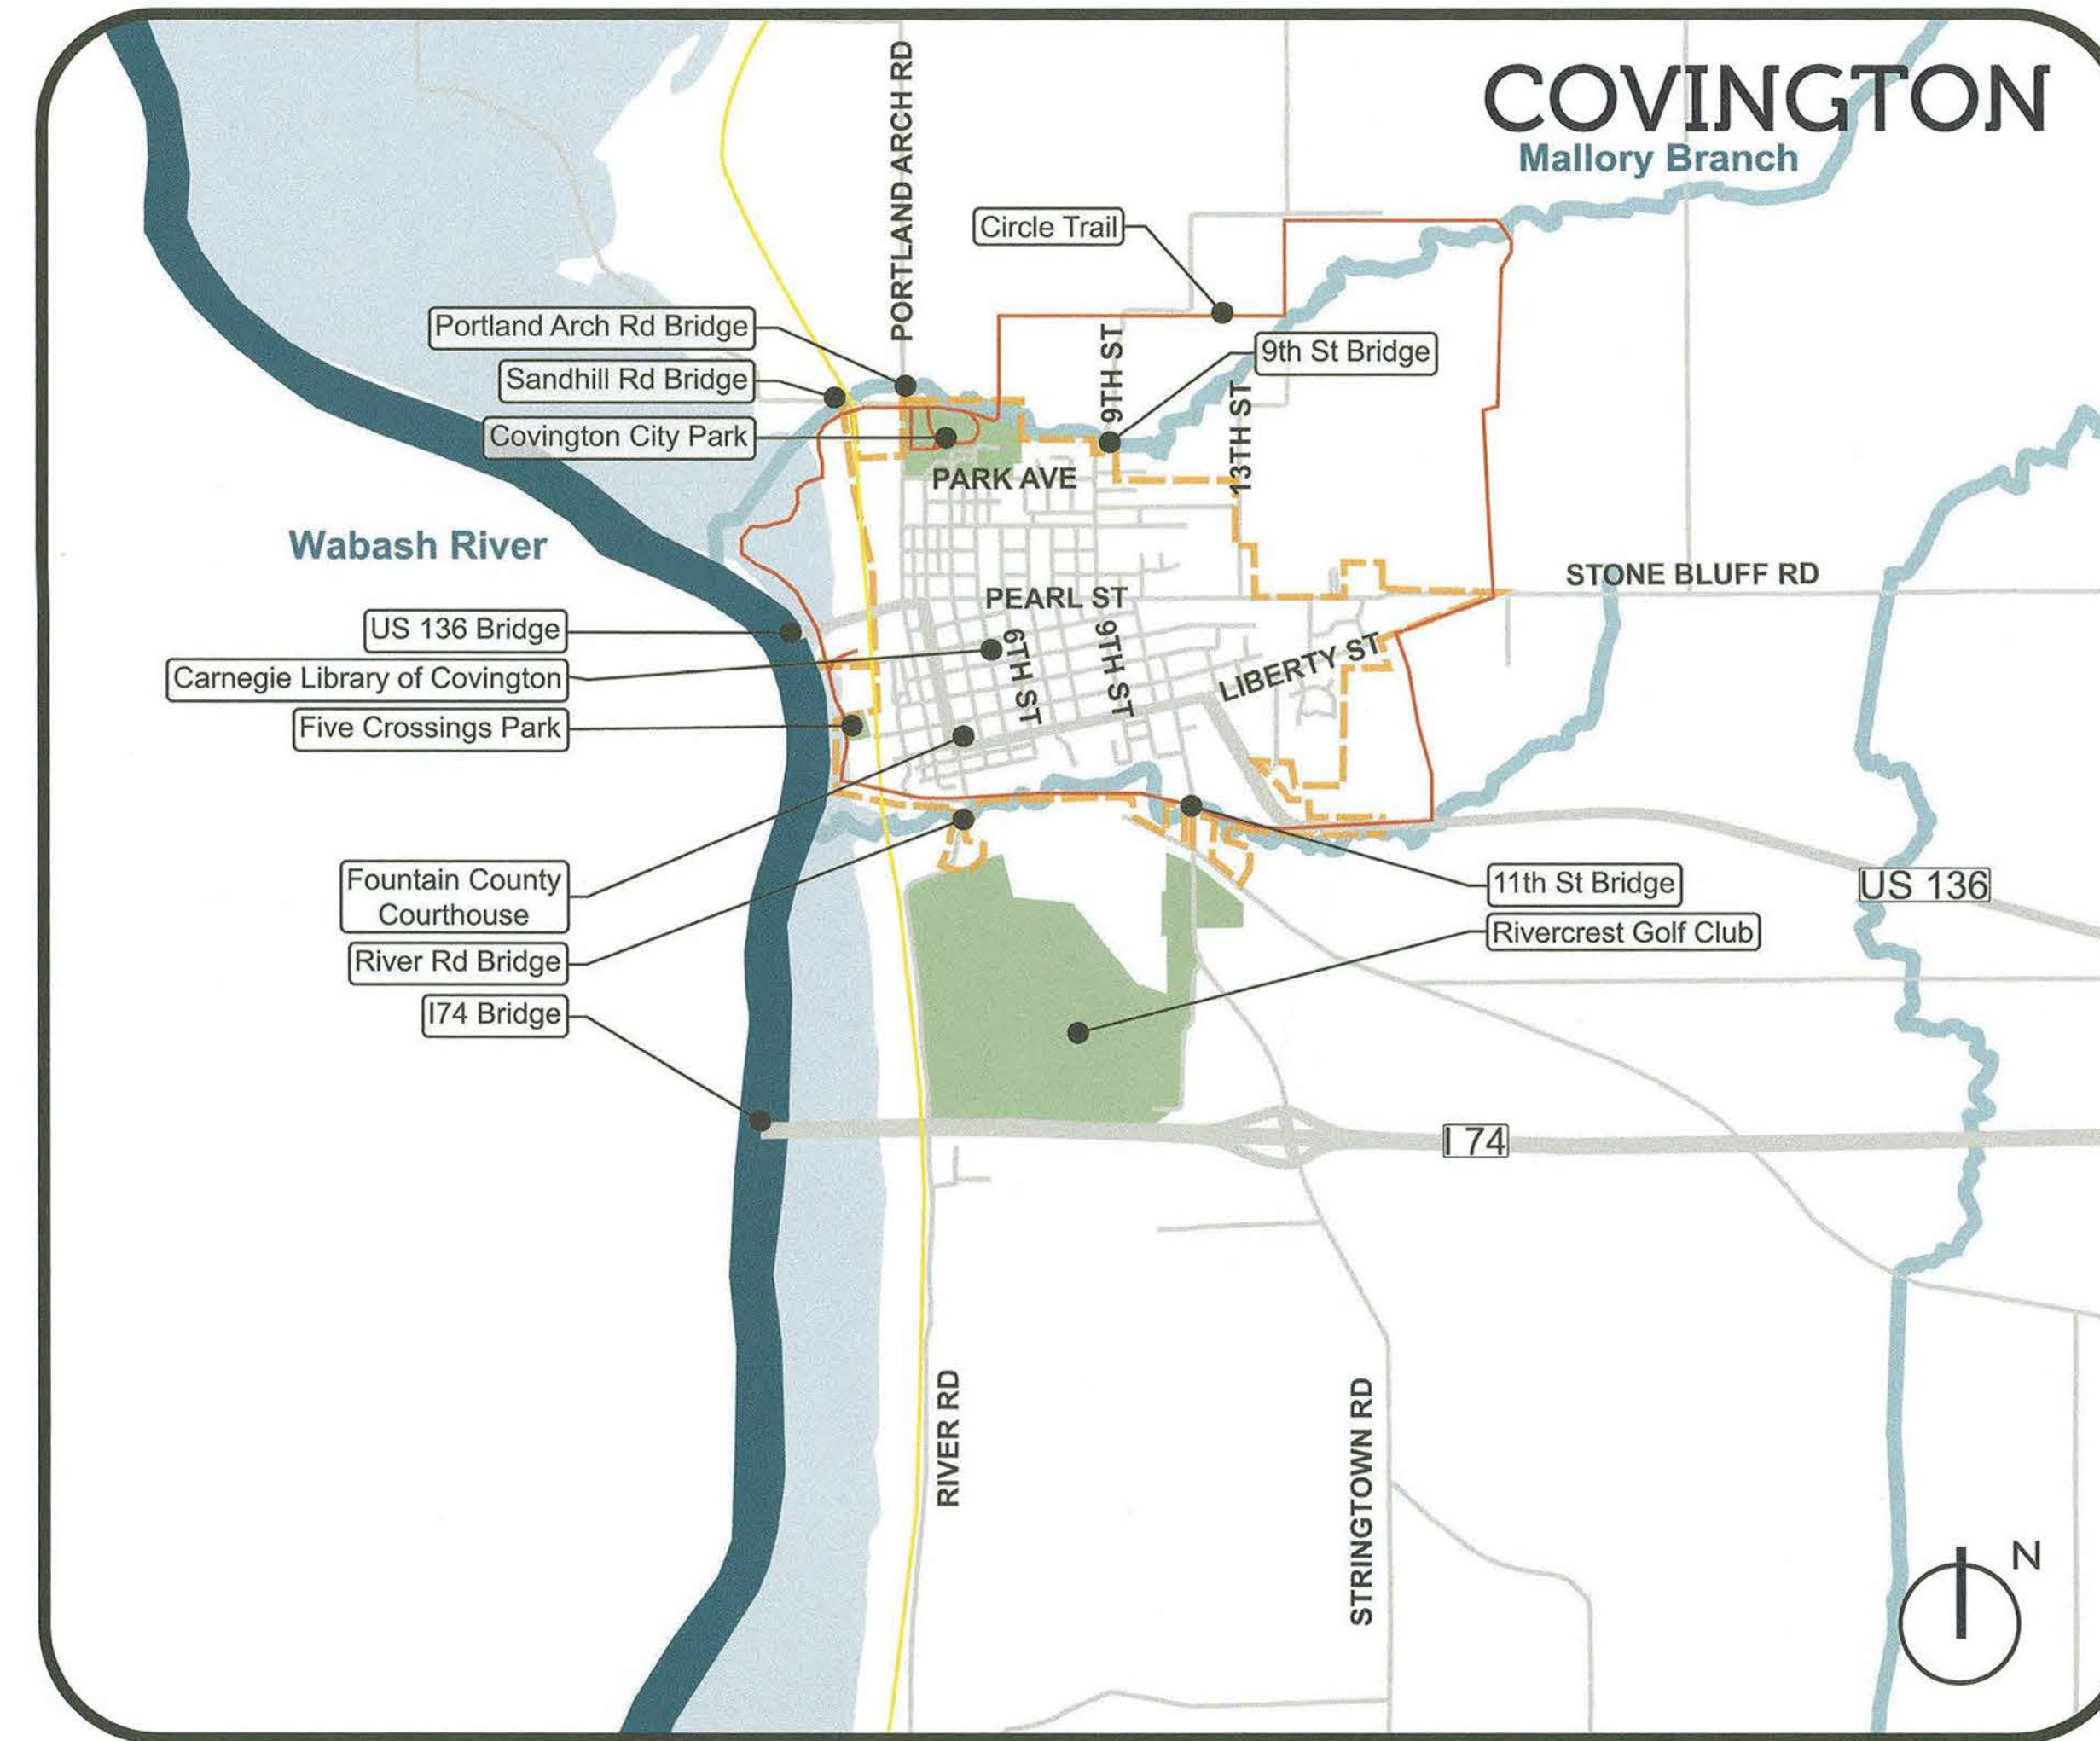

CONNECTIVITY WITHIN FOUNTAIN COUNTY

Write your comments below!

What would you improve about outdoor recreation opportunities in your community?

Better access to the river!
 Better access to the river
 A skatepark
 Skatepark
 Skatepark

Where would you like to bike/canoe/run/walk to?

From Portland Arch to Covington.
 Coffing Bros Orchard
 Coffing Bros Orchard

Take a ballot, vote for your TOP 5 county attractions and drop it in the box when you are done!

Sticker 2 (White background, handwritten text):
 FAMILY BIKE RIDES!

Sticker 3 (Red border):
In your community, where would you like to bike, run, or walk? Where would you add trails or river access along the Wabash River?

WHAT FACILITIES MAKE A GREENWAY EXPERIENCE GREAT?

Stick a dot on the images that best represent what you would like to see along the Wabash River corridor!