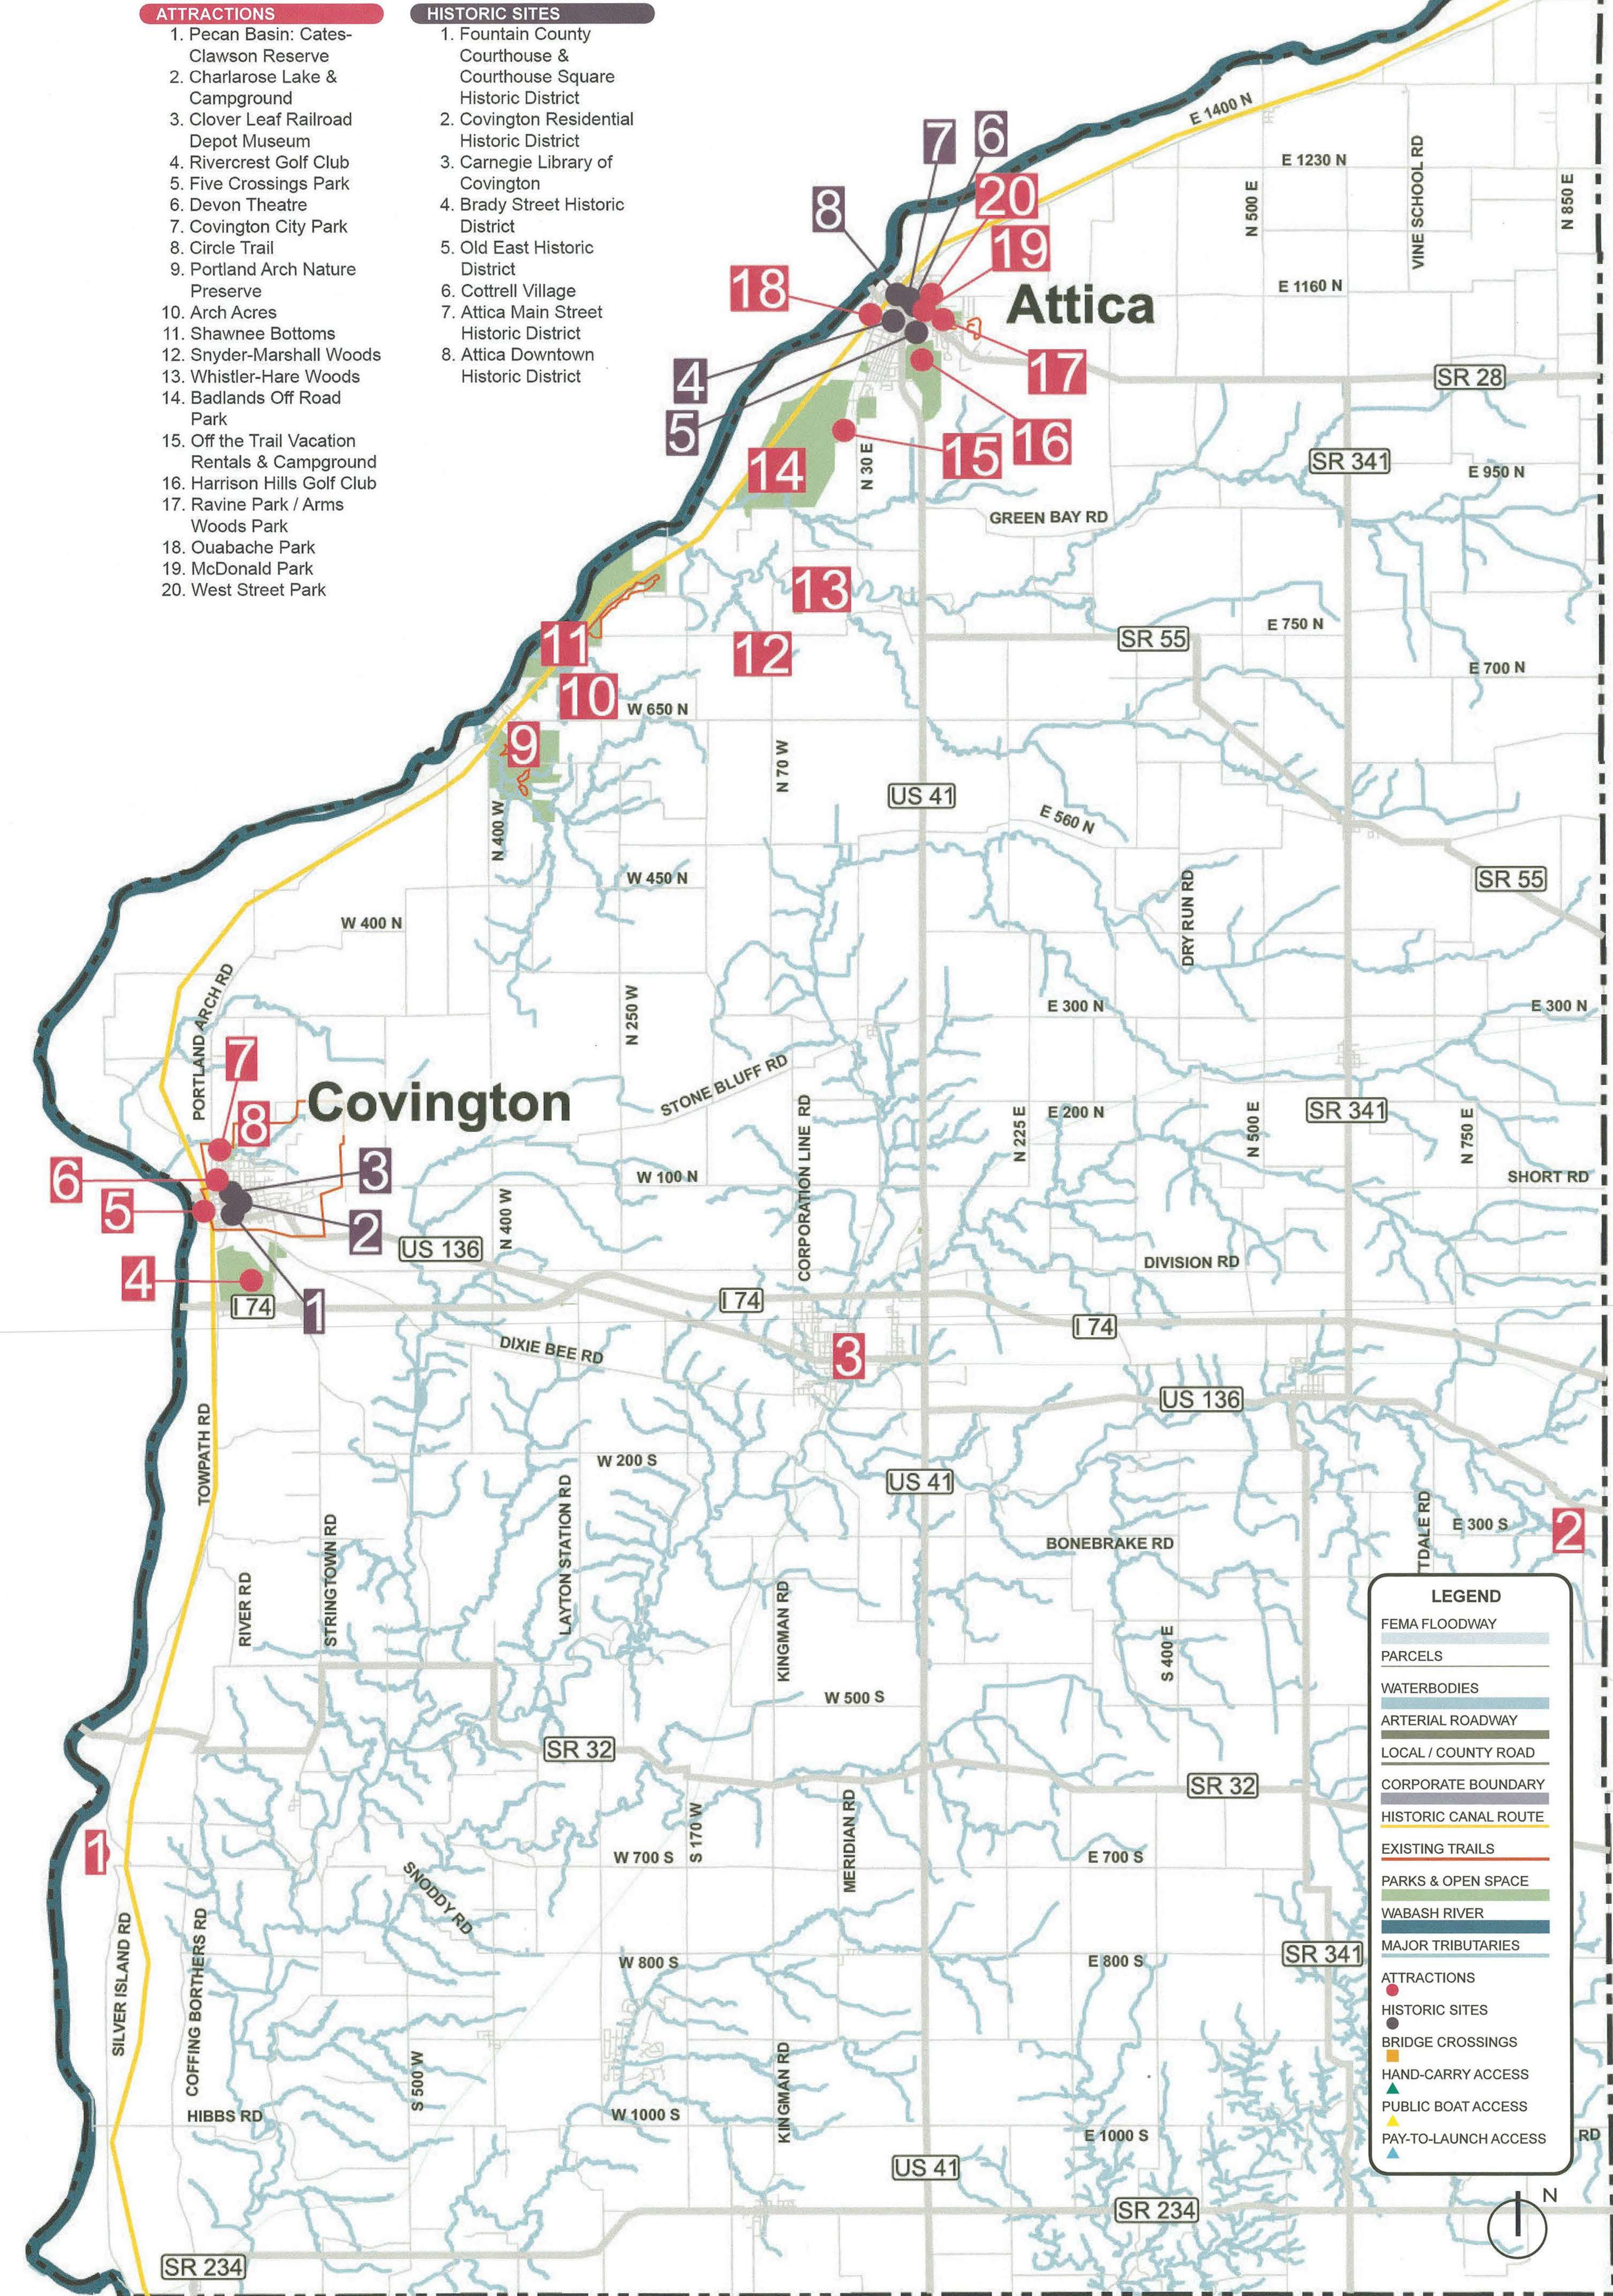

CONNECTIVITY WITHIN FOUNTAIN COUNTY

Write your comments below!

What would you improve about outdoor recreation opportunities in your community?

Better access to the river!
 Better access to the river
 A skatepark
 Skatepark
 Skatepark

Where would you like to bike/canoe/run/walk to?

From Portland Arch to Covington.
 Coffing Bros Orchard
 Coffing Bros Orchard

Take a ballot, vote for your TOP 5 county attractions and drop it in the box when you are done!

Sticker 2 (White background, handwritten text):
 FAMILY BIKE RIDES!

Sticker 3 (Red border):
In your community, where would you like to bike, run, or walk? Where would you add trails or river access along the Wabash River?

WHAT FACILITIES MAKE A GREENWAY EXPERIENCE GREAT?

Stick a dot on the images that best represent what you would like to see along the Wabash River corridor!