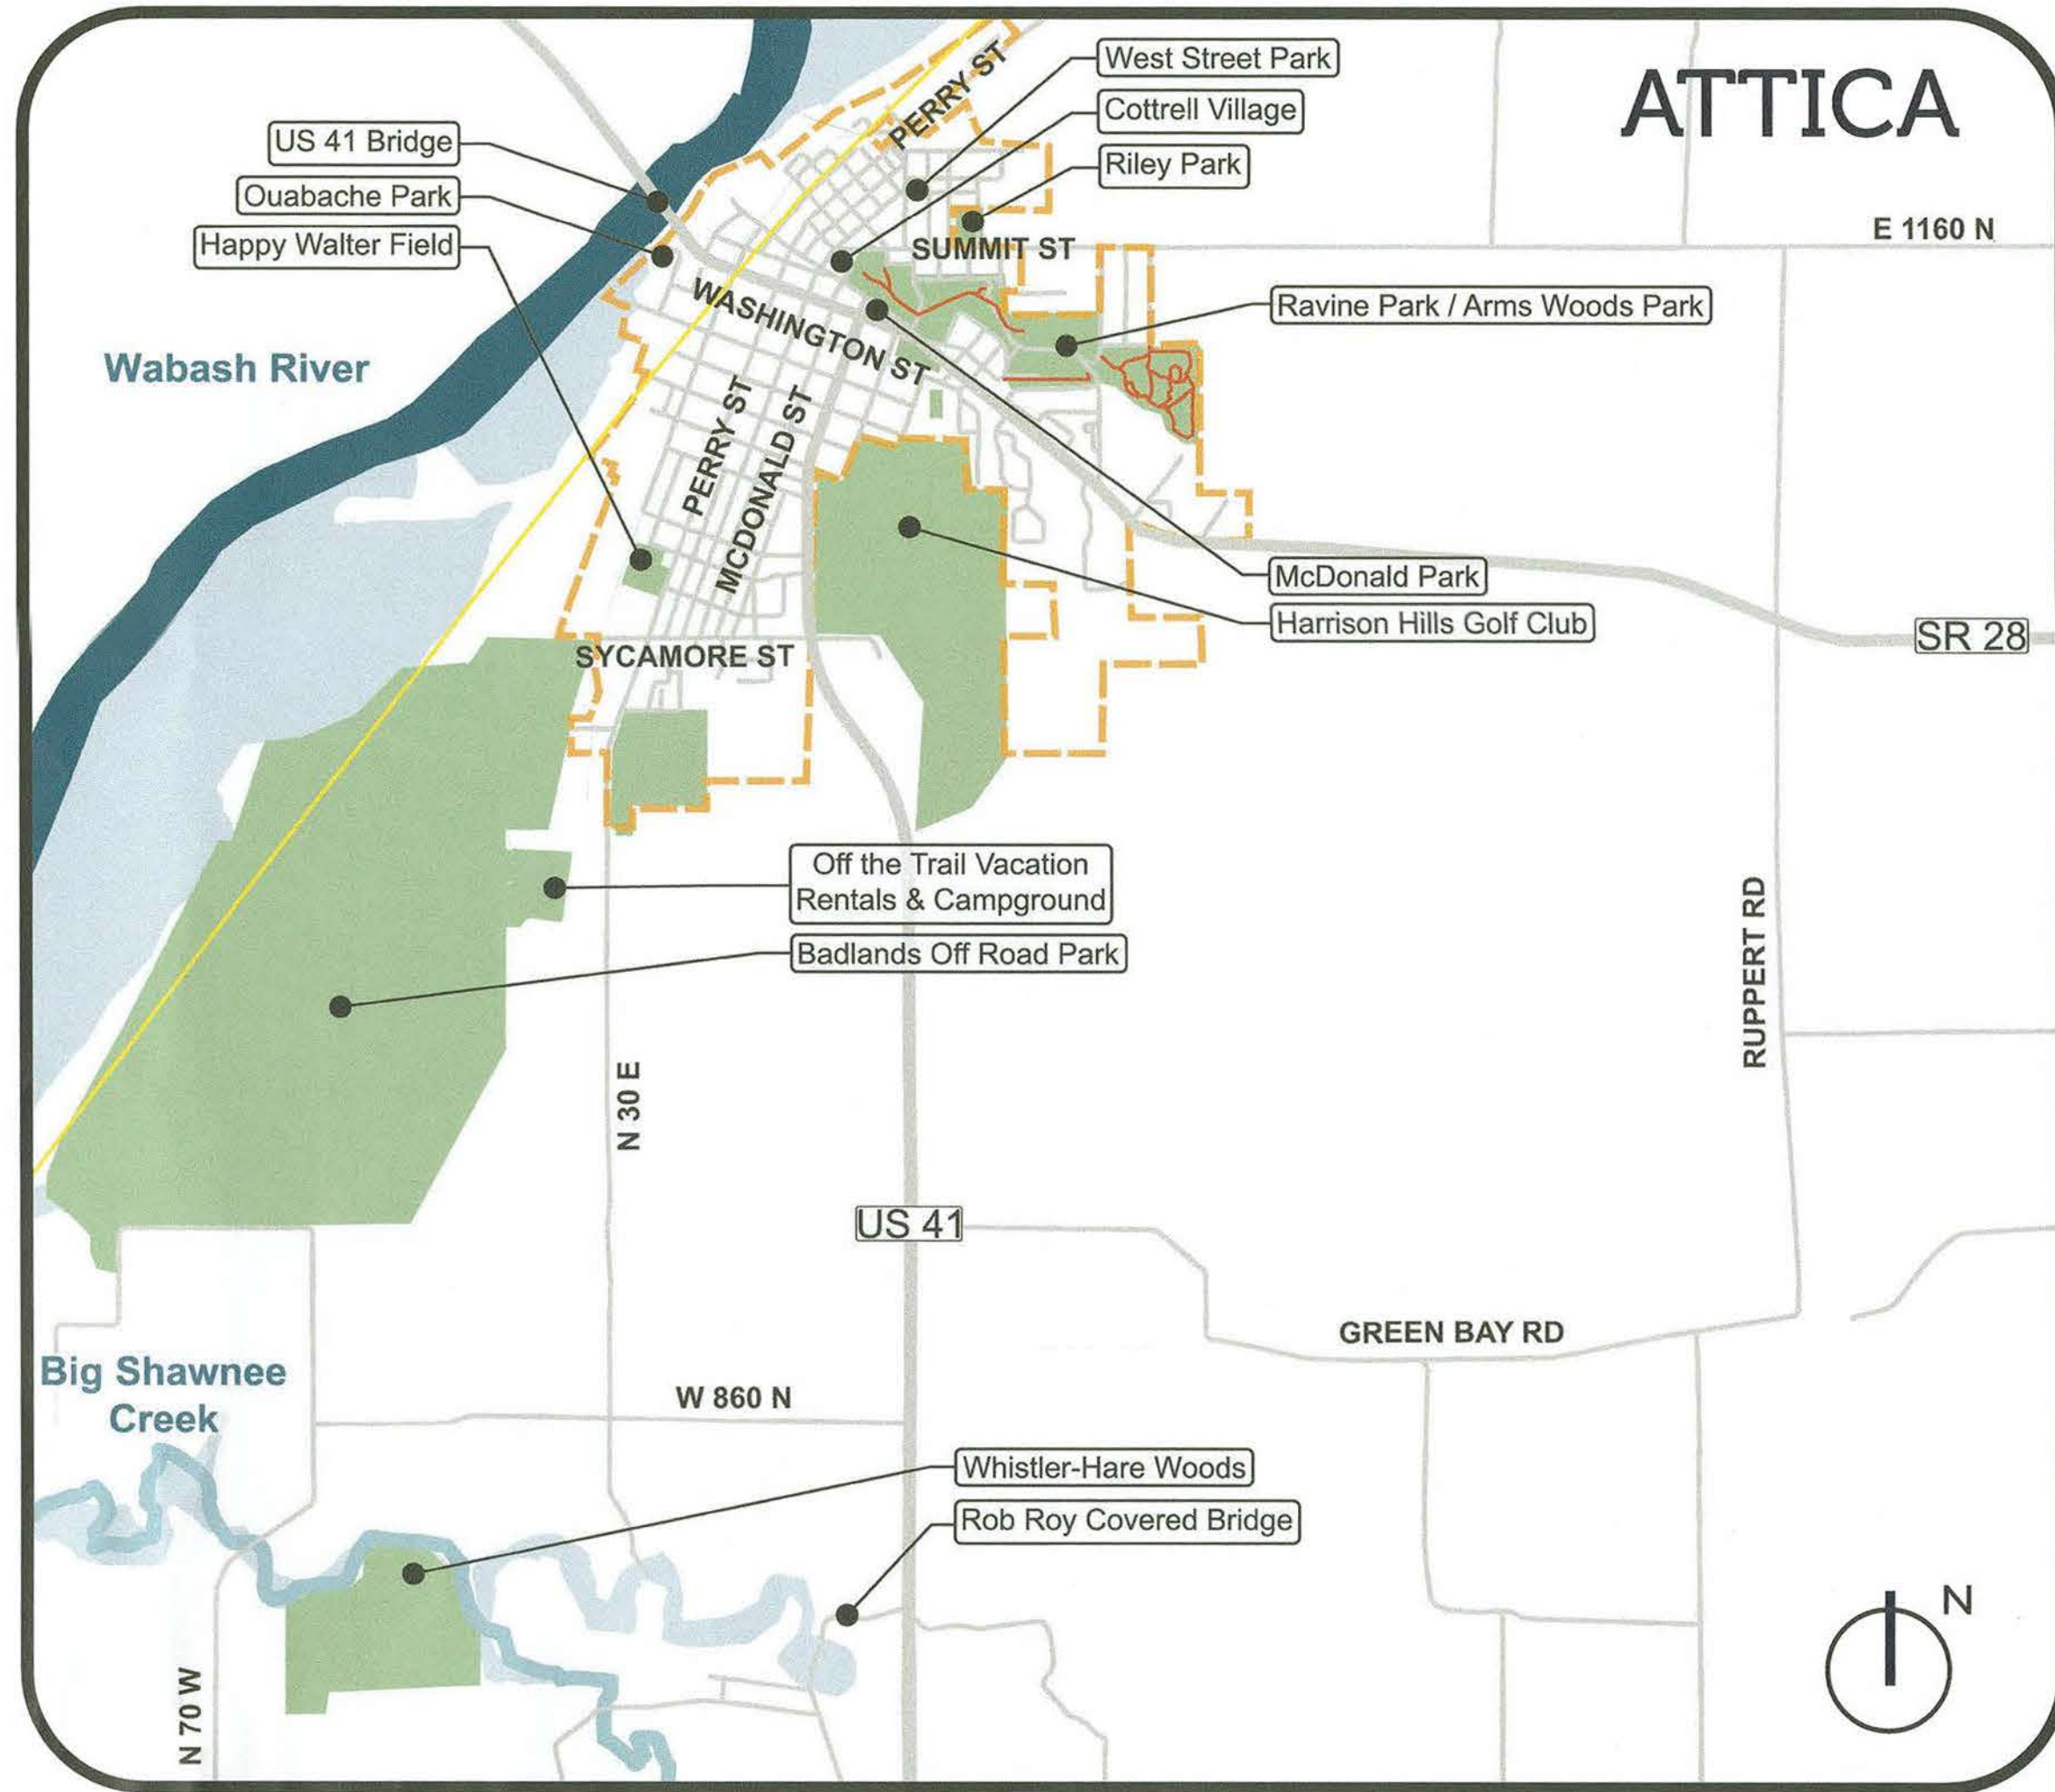

CONNECTIVITY WITHIN FOUNTAIN COUNTY

Write your comments below!

What would you improve about outdoor recreation opportunities in your community?

Better access to the river!
 Better access to the river
 A skatepark
 Skatepark
 Skatepark

Where would you like to bike/canoe/run/walk to?

From Portland Arch to Covington.
 Coffing Bros Orchard
 Coffing Bros Orchard

Take a ballot, vote for your TOP 5 county attractions and drop it in the box when you are done!

Sticker 2 (White background, handwritten text):
 FAMILY BIKE RIDES!

Sticker 3 (Red border):
In your community, where would you like to bike, run, or walk? Where would you add trails or river access along the Wabash River?

WHAT FACILITIES MAKE A GREENWAY EXPERIENCE GREAT?

Stick a dot on the images that best represent what you would like to see along the Wabash River corridor!