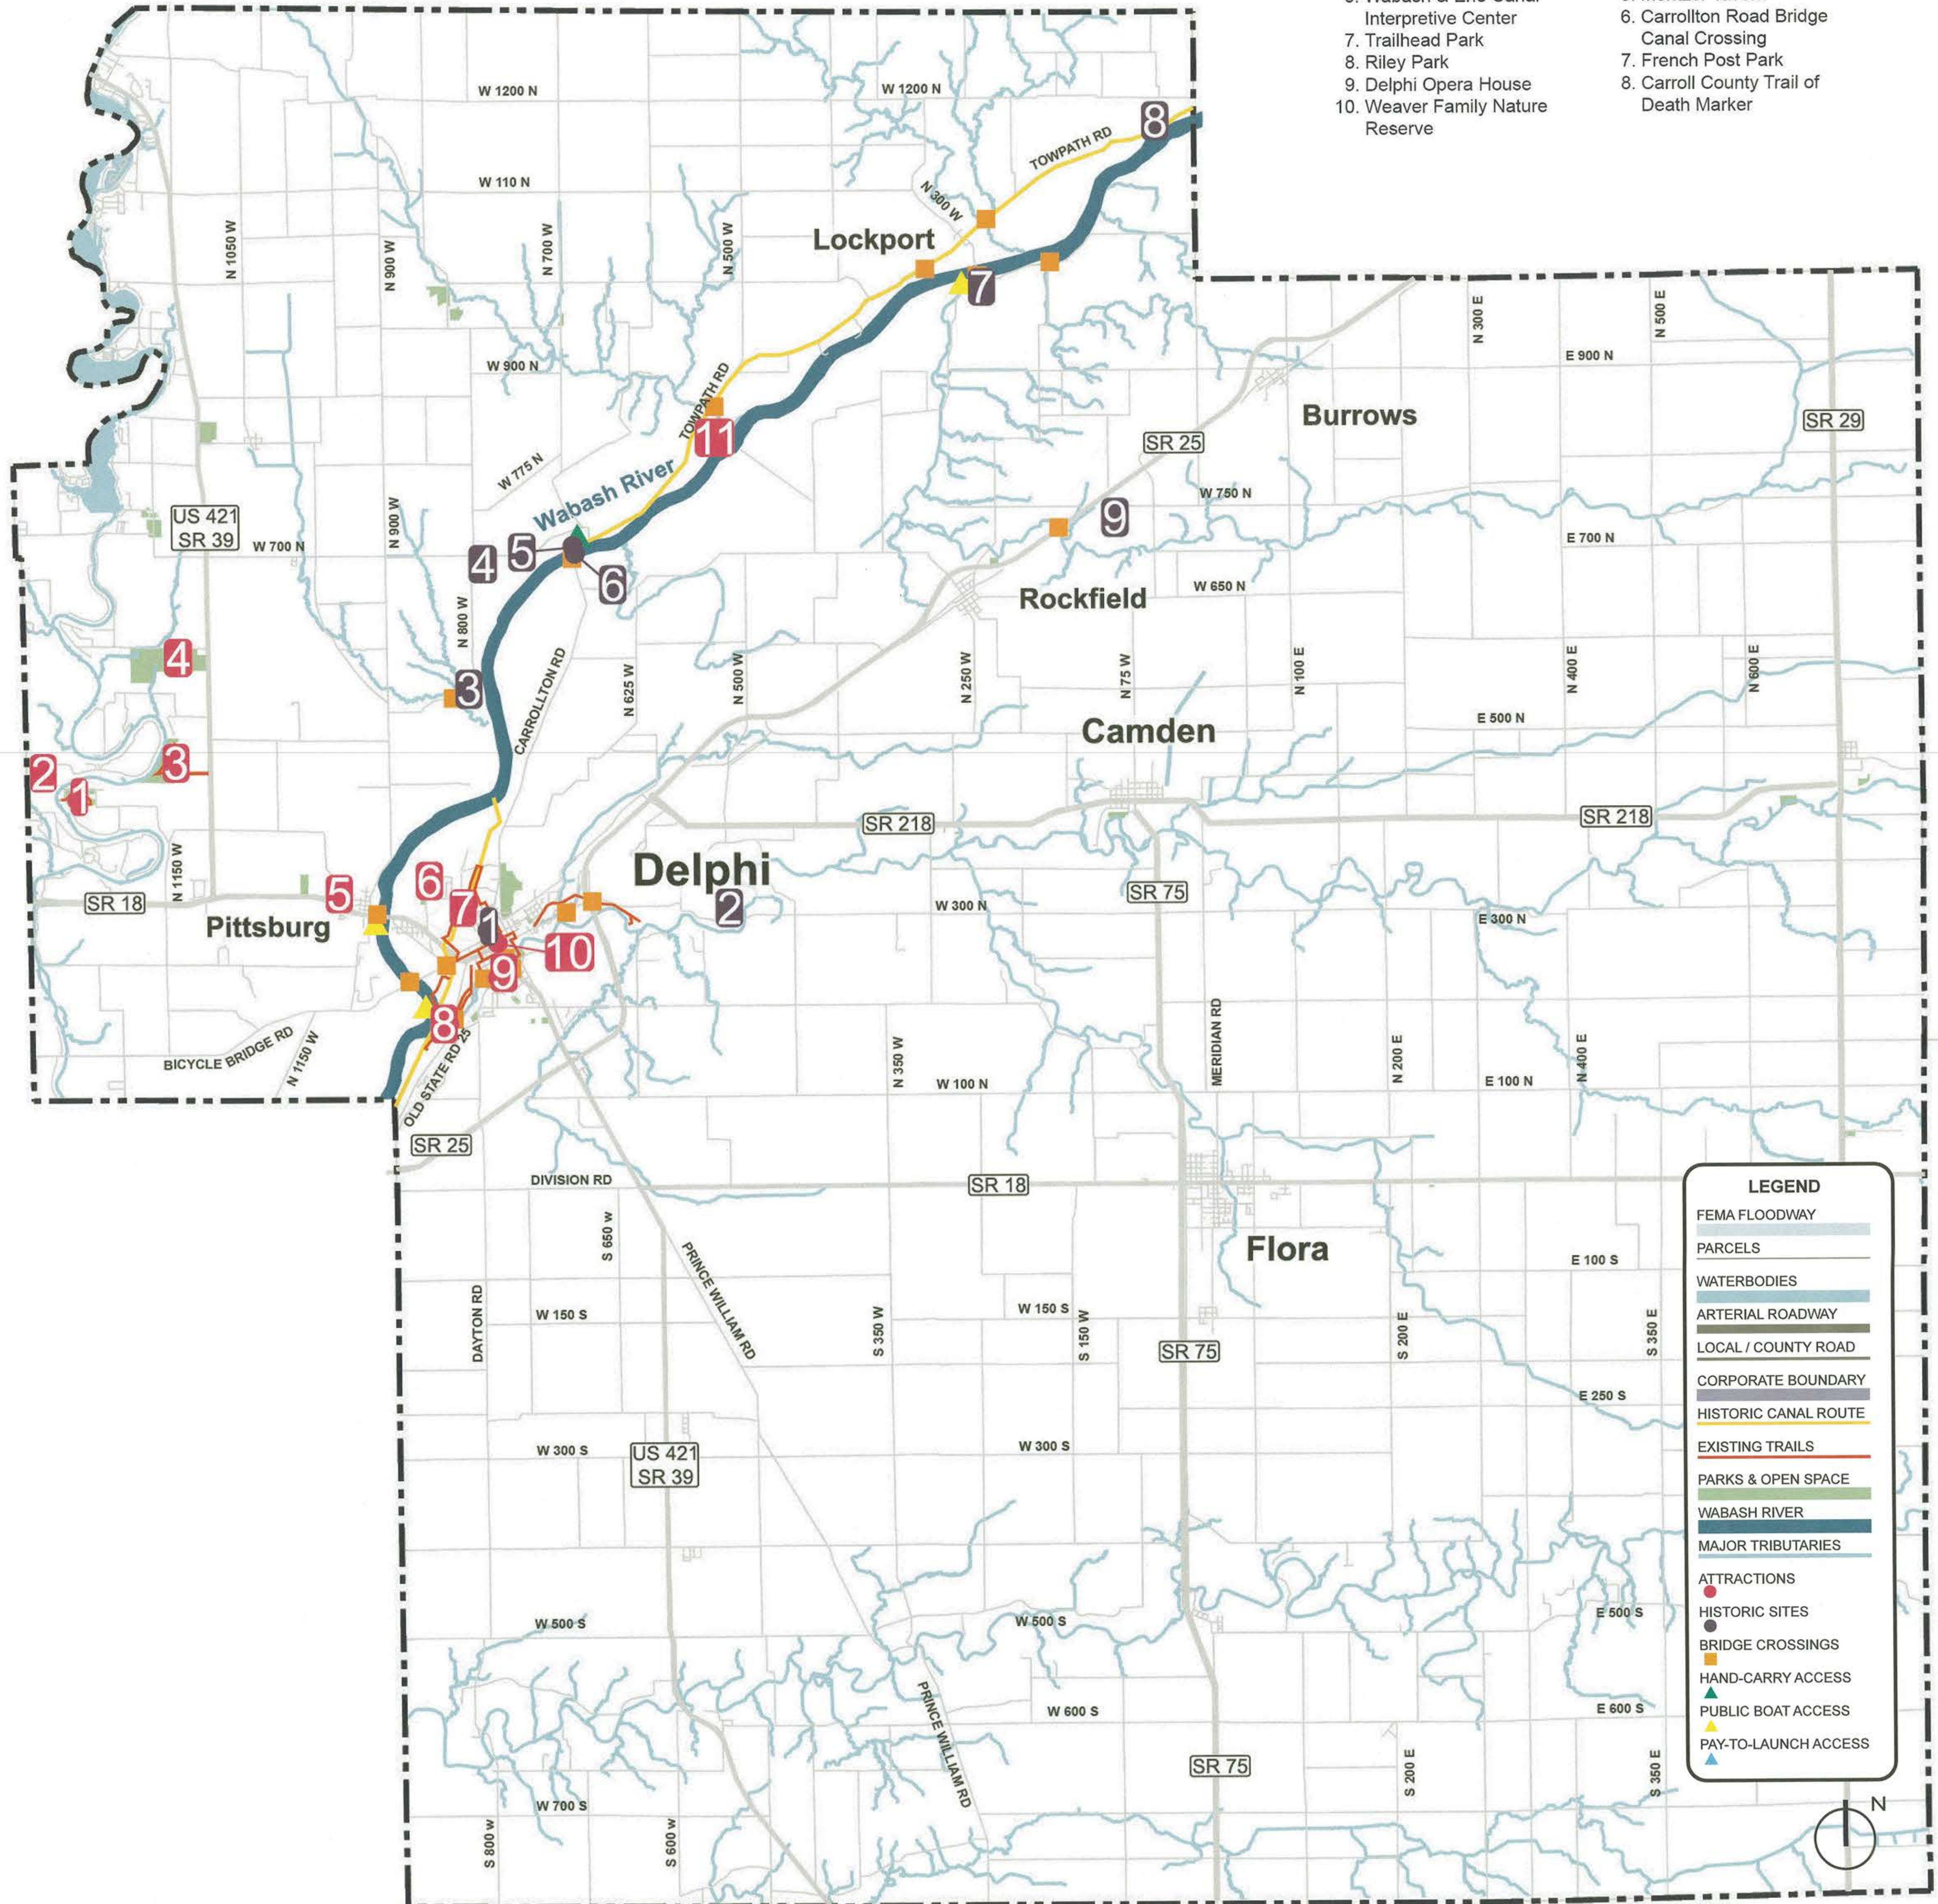

LIST THE **TOP 5** ATTRACTIONS WITHIN YOUR COUNTY

- 1 Wabash + Erie Canal
- 2 Delphi Opera House
- 3 Adam's Mill
- 4 Delphi Historic Trails
- 5 Carrollton Bridge / French Post Park

DELPHI

LIST THE **TOP 5** ATTRACTIONS WITHIN YOUR COUNTY

- 1 Opera House & Gallery
- 2 Canal Park & Trails
- 3 High Bridge Trail
- 4 Adams Mill
- 5 Bacon Fest

DELPHI

CONNECTIVITY WITHIN CARROLL COUNTY

Write your comments below!

- | ATTRACTIONS | HISTORIC SITES |
|--|---|
| 1. Hodges Canoe & Kayak Trips | 1. Delphi Courthouse Square Historic District |
| 2. Camp Tecumseh | 2. Deer Creek Valley Rural Historic District |
| 3. Moyer Gould Woods | 3. Carroll County Trail of Death Marker |
| 4. Trailhead Township Park | 4. Carroll County Trail of Death Marker |
| 5. George Obear Overlook Park | 5. Mentzer Tavern |
| 6. Wabash & Erie Canal Interpretive Center | 6. Carrollton Road Bridge |
| 7. Trailhead Park | 7. French Post Park |
| 8. Riley Park | 8. Carroll County Trail of Death Marker |
| 9. Delphi Opera House | |
| 10. Weaver Family Nature Reserve | |

What would you improve about outdoor recreation opportunities in your community?

Where would you like to bike/canoe/run/walk to?

Delphi to Lafayette

LEGEND

- FEMA FLOODWAY
- PARCELS
- WATERBODIES
- ARTERIAL ROADWAY
- LOCAL / COUNTY ROAD
- CORPORATE BOUNDARY
- HISTORIC CANAL ROUTE
- EXISTING TRAILS
- PARKS & OPEN SPACE
- WABASH RIVER
- MAJOR TRIBUTARIES
- ATTRACTIONS
- HISTORIC SITES
- BRIDGE CROSSINGS
- HAND-CARRY ACCESS
- PUBLIC BOAT ACCESS
- PAY-TO-LAUNCH ACCESS

Will this trail be paved or stone?

Will there be a volunteer organization for planning/maintenance?

PROPERTY RIGHTS? FLOOD PLAIN PROBLEMS?

Trails are close to the water. Places to stop view.

How do you want to use the Greenway? What do you enjoy doing along the Wabash River?