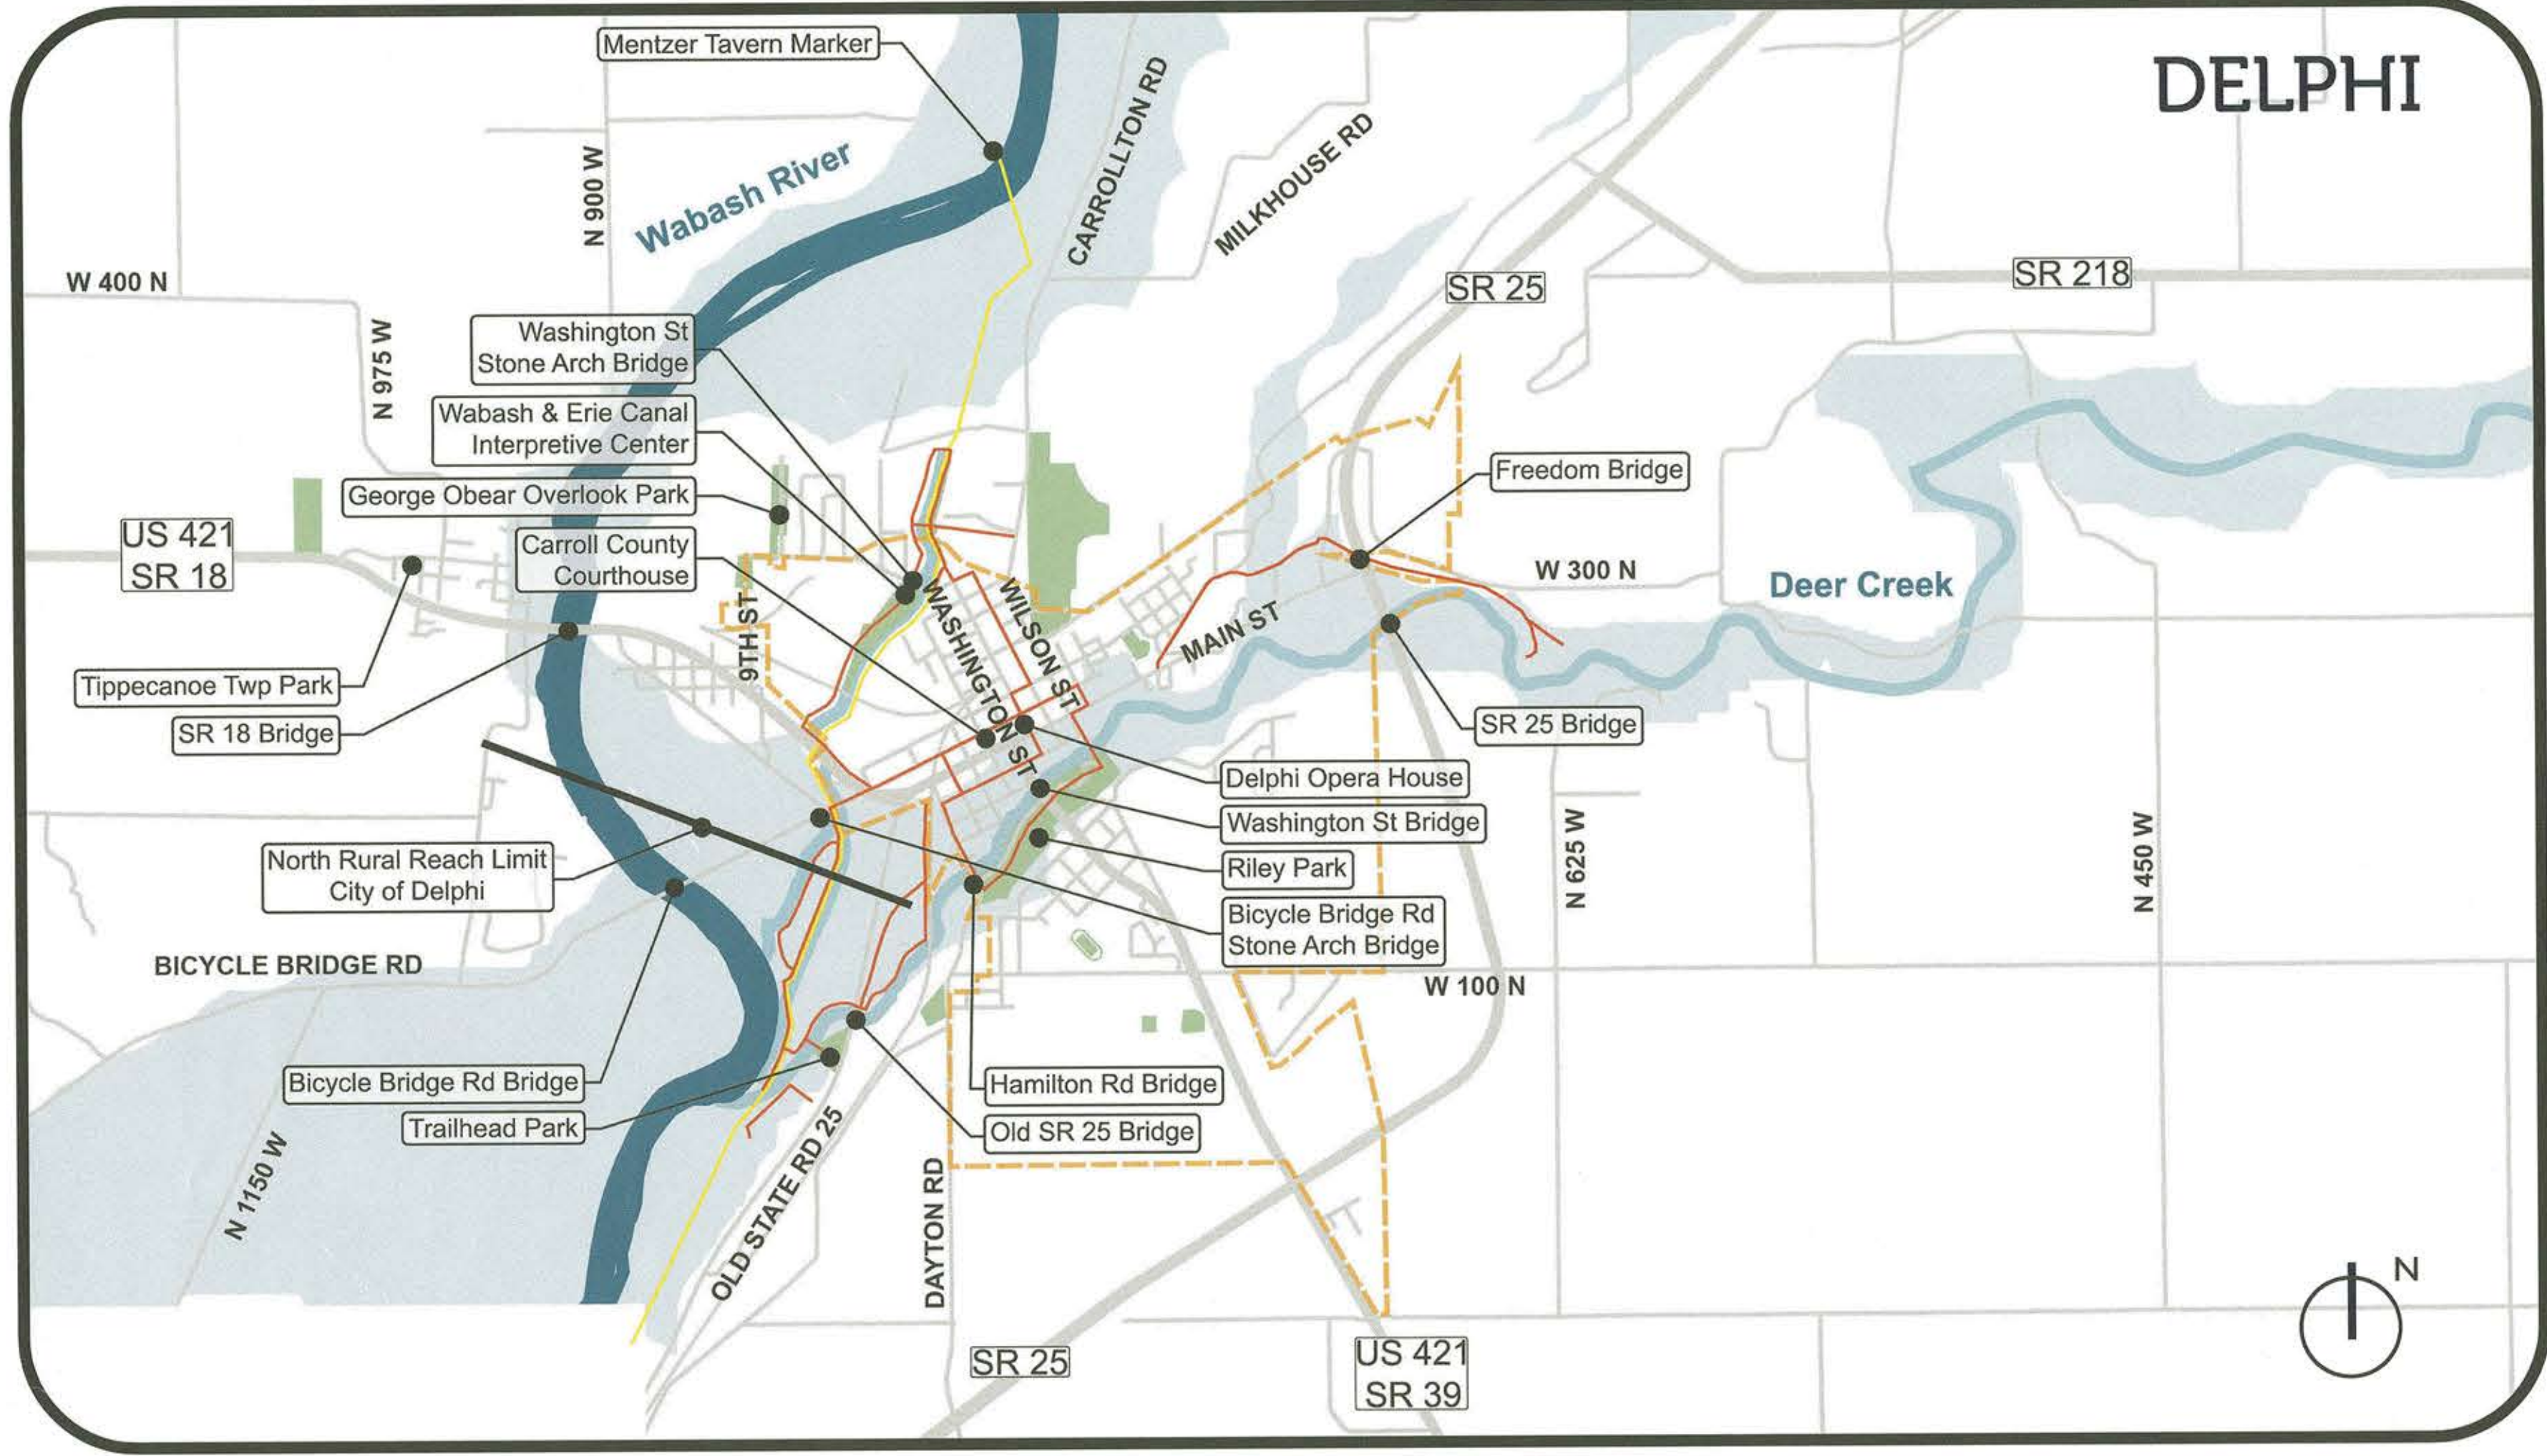

LIST THE **TOP 5** ATTRACTIONS WITHIN YOUR COUNTY

- 1 Wabash + Erie Canal
- 2 Delphi Opera House
- 3 Adam's Mill
- 4 Delphi Historic Trails
- 5 Carrollton Bridge / French Post Park

DELPHI

LIST THE **TOP 5** ATTRACTIONS WITHIN YOUR COUNTY

- 1 Opera House & Gallery
- 2 Canal Park & Trails
- 3 High Bridge Trail
- 4 Adams Mill
- 5 Bacon Fest

DELPHI

CONNECTIVITY WITHIN CARROLL COUNTY

Write your comments below!

- | ATTRACTIONS | HISTORIC SITES |
|--|---|
| 1. Hodges Canoe & Kayak Trips | 1. Delphi Courthouse Square Historic District |
| 2. Camp Tecumseh | 2. Deer Creek Valley Rural Historic District |
| 3. Moyer Gould Woods | 3. Carroll County Trail of Death Marker |
| 4. Trailhead Township Park | 4. Carroll County Trail of Death Marker |
| 5. George Obear Overlook Park | 5. Mentzer Tavern |
| 6. Wabash & Erie Canal Interpretive Center | 6. Carrollton Road Bridge |
| 7. Trailhead Park | 7. French Post Park |
| 8. Riley Park | 8. Carroll County Trail of Death Marker |
| 9. Delphi Opera House | |
| 10. Weaver Family Nature Reserve | |

What would you improve about outdoor recreation opportunities in your community?

Where would you like to bike/canoe/run/walk to?

Delphi to Lafayette

LEGEND

- FEMA FLOODWAY
- PARCELS
- WATERBODIES
- ARTERIAL ROADWAY
- LOCAL / COUNTY ROAD
- CORPORATE BOUNDARY
- HISTORIC CANAL ROUTE
- EXISTING TRAILS
- PARKS & OPEN SPACE
- WABASH RIVER
- MAJOR TRIBUTARIES
- ATTRACTIONS
- HISTORIC SITES
- BRIDGE CROSSINGS
- HAND-CARRY ACCESS
- PUBLIC BOAT ACCESS
- PAY-TO-LAUNCH ACCESS

Take a ballot, vote for your TOP 5 county attractions and drop it in the box when you are done!

WHAT ELEMENTS MAKE A GREENWAY EXPERIENCE GREAT?

Write your comments on a sticker and stick it on a thought bubble!